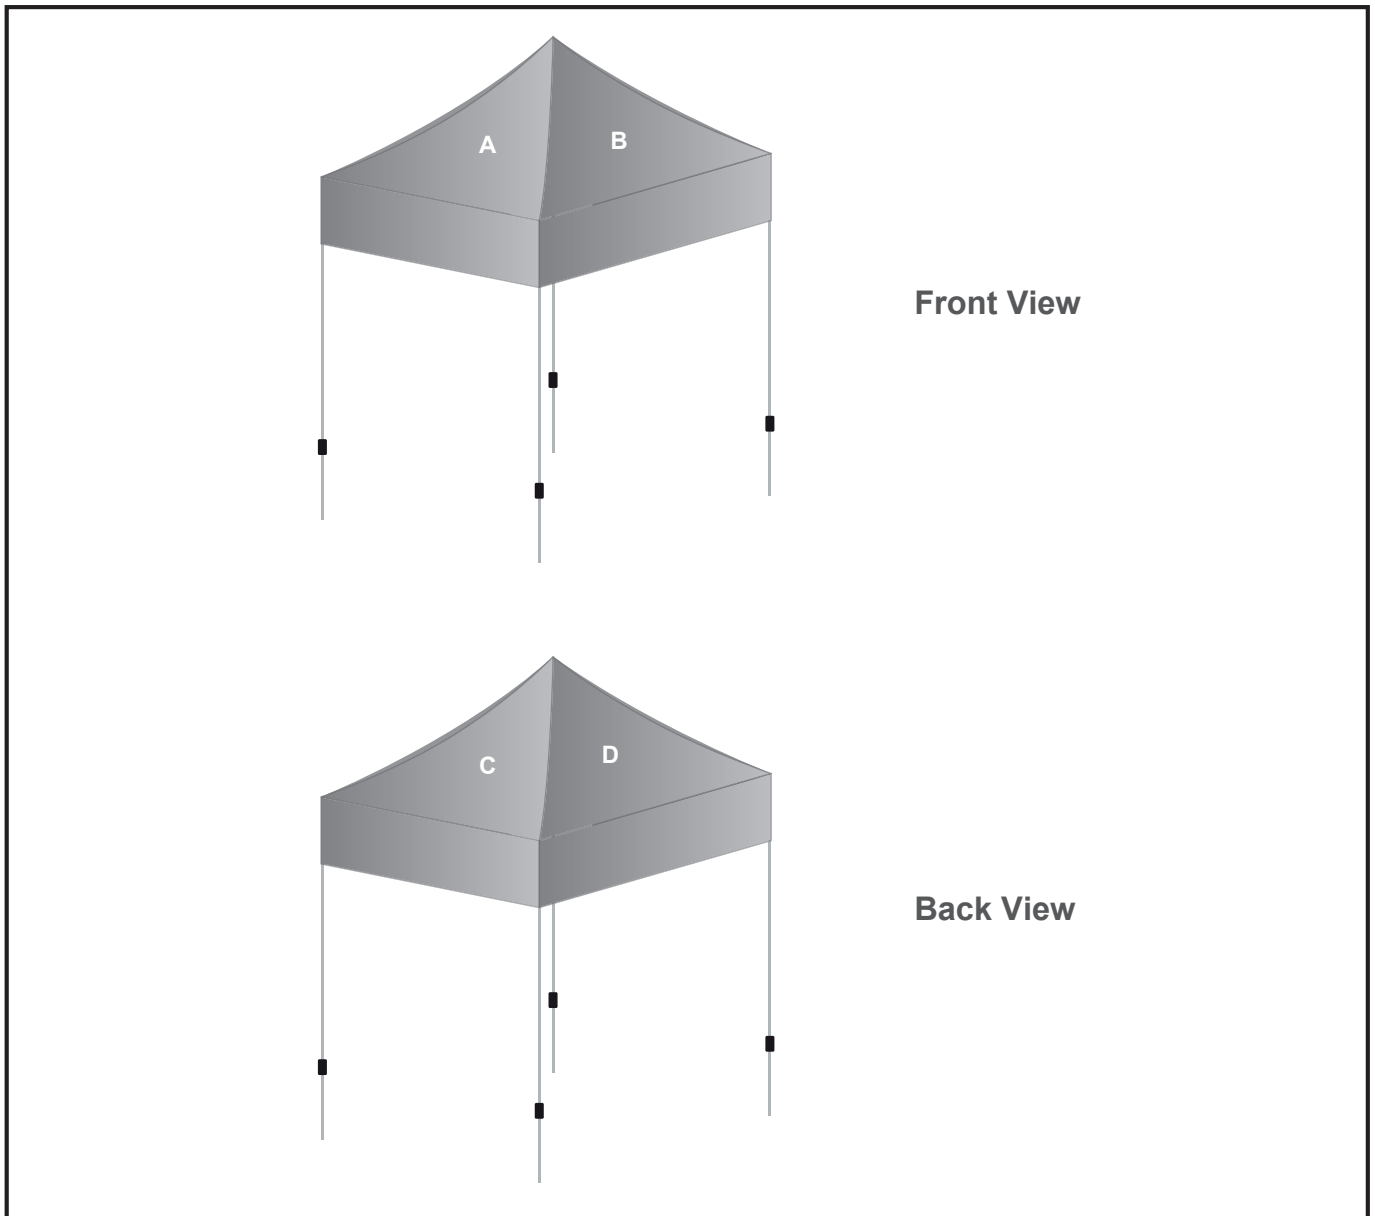

DISPLAY-2040

Ovation Gazebo 2x2m

Need to know:

- Roof can be printed on one side only.
Please see template for detailed placement.
- Acceptable file types for artwork: .pdf - minimum 100dpi at 100% - 200dpi at 50% - 400dpi at 25%
- Convert all text to curves / paths

Branding Options:

Position: A - B - C - D - Roof

Size: 2158mm wide x 1656mm high